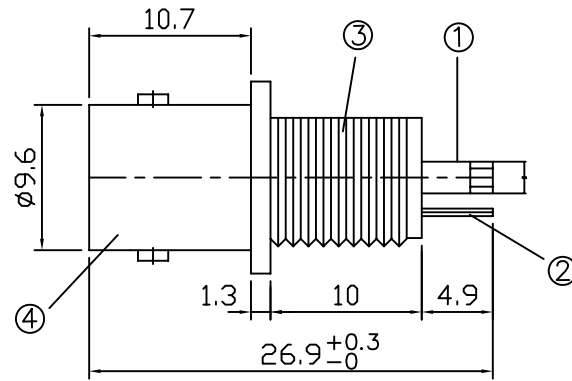

**MATERIAL & FINISHED**

- ① CENTER CONTACT : BRASS / GOLD PLATED
- ② GROUND RING : BRASS / NICKEL PLATED
- ③ INSULATOR : NYLON
- ④ BODY : ZINC ALLOY /NICKEL PLATED
- ⑤ HEX NUT : BRASS / NICKEL PLATED
- ⑥ WASHER : STEEL / NICKEL PLATED

**YEAR ROUND Technology Corp.**

TEL: 886 2 22901234 www.yr.com.tw

Title	50Ω BNC FEMALE ISOLATED				
P/N	5BH-1BI	Checked By	Drawn By	Approved By	
D/N	5BH-1BI,R	柯 92,10,07 宏融	趙 92,10,07 龍鴻	白 92,10,07 添發	
SCALE	2:1				
UNIT		MM			

Note:  
Tolerances:  
X. ±0.5  
X.X ±0.3  
X.XX±0.2

Revised dimensions and description

**MATERIAL & FINISHED**

- ① CENTER CONTACT : BRASS / GOLD PLATED
- ② GROUND RING : BRASS / NICKEL PLATED
- ③ INSULATOR : NYLON
- ④ BODY : ZINC ALLOY /NICKEL PLATED
- ⑤ HEX NUT : BRASS / NICKEL PLATED
- ⑥ WASHER : STEEL / NICKEL PLATED

Note:  
Tolerances:  
X. ±0.5  
X.X ±0.3  
X.XX±0.2

Revised dimensions and description