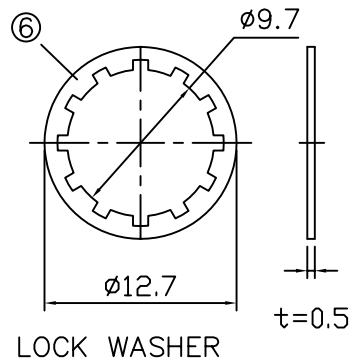

**MATERIAL & FINISHED**

- ① CENTER CONTACT : BRASS / GOLD PLATED
- ② GROUND RING : BRASS / NICKEL PLATED
- ③ INSULATOR : NYLON
- ④ BODY : ZINC ALLOY /NICKEL PLATED
- ⑤ HEX NUT : BRASS / NICKEL PLATED
- ⑥ WASHER : STEEL / NICKEL PLATED

**YEAR ROUND Technology Corp.**

TEL: 886 2 22901234 www.yr.com.tw

Title	50Ω BNC FEMALE ISOLATED				
P/N	5BH-1BI	Checked By	Drawn By	Approved By	
D/N	5BH-1BI,R	柯 92,10,07 宏融	趙 92,10,07 龍鴻	白 92,10,07 添發	
SCALE	2:1				
UNIT		MM			

Note:  
Tolerances:  
X. ±0.5  
X.X ±0.3  
X.XX±0.2

Revised dimensions and description

**MATERIAL & FINISHED**

- ① CENTER CONTACT : BRASS / GOLD PLATED
- ② GROUND RING : BRASS / NICKEL PLATED
- ③ INSULATOR : NYLON
- ④ BODY : ZINC ALLOY /NICKEL PLATED
- ⑤ HEX NUT : BRASS / NICKEL PLATED
- ⑥ WASHER : STEEL / NICKEL PLATED

Note:  
Tolerances:  
X. ±0.5  
X.X ±0.3  
X.XX±0.2

Revised dimensions and description