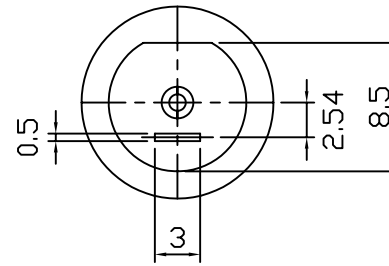

**YEAR ROUND Technology Corp.**

TEL: 886 2 22901234 www.yr.com.tw

Title	50Ω BNC FEMALE ISOLATED				
P/N	5BH-1BI	Checked By	Drawn By	Approved By	
D/N	5BH-1BI,R	柯 92,10,07 宏融	趙 92,10,07 龍鴻	白 92,10,07 添發	
SCALE	2:1				
UNIT		MM			

Note:  
Tolerances:  
X. ±0.5  
X.X ±0.3  
X.XX±0.2

Revised dimensions and description

**MATERIAL & FINISHED**

- ① CENTER CONTACT : BRASS / GOLD PLATED
- ② GROUND RING : BRASS / NICKEL PLATED
- ③ INSULATOR : NYLON
- ④ BODY : ZINC ALLOY /NICKEL PLATED
- ⑤ HEX NUT : BRASS / NICKEL PLATED
- ⑥ WASHER : STEEL / NICKEL PLATED

Note:  
Tolerances:  
X. ±0.5  
X.X ±0.3  
X.XX±0.2

Revised dimensions and description