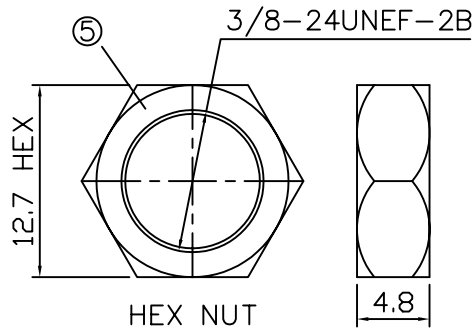

**MATERIAL & FINISHED**

- ① CENTER CONTACT : BRASS / GOLD PLATED
- ② GROUND RING : BRASS / NICKEL PLATED
- ③ INSULATOR : NYLON
- ④ BODY : ZINC ALLOY /NICKEL PLATED
- ⑤ HEX NUT : BRASS / NICKEL PLATED
- ⑥ WASHER : STEEL / NICKEL PLATED

**YEAR ROUND Technology Corp.**

TEL: 886 2 22901234 www.yr.com.tw

Title	50Ω BNC FEMALE ISOLATED				
P/N	5BH-1BI	Checked By	Drawn By	Approved By	
D/N	5BH-1BI,R	柯 92,10,07 宏融	趙 92,10,07 龍鴻	白 92,10,07 添發	
SCALE	2:1				
UNIT		MM			

Note:  
Tolerances:  
X. ±0.5  
X.X ±0.3  
X.XX±0.2

Revised dimensions and description

**MATERIAL & FINISHED**

- ① CENTER CONTACT : BRASS / GOLD PLATED
- ② GROUND RING : BRASS / NICKEL PLATED
- ③ INSULATOR : NYLON
- ④ BODY : ZINC ALLOY /NICKEL PLATED
- ⑤ HEX NUT : BRASS / NICKEL PLATED
- ⑥ WASHER : STEEL / NICKEL PLATED

Note:  
Tolerances:  
X. ±0.5  
X.X ±0.3  
X.XX±0.2

Revised dimensions and description