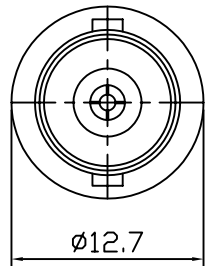

Note:  
Tolerances:  
X. ±0.5  
X.X ±0.3  
X.XX±0.2

Revised dimensions and description

**MATERIAL & FINISHED**

- ① CENTER CONTACT : BRASS / GOLD PLATED
- ② GROUND RING : BRASS / NICKEL PLATED
- ③ INSULATOR : NYLON
- ④ BODY : ZINC ALLOY /NICKEL PLATED
- ⑤ HEX NUT : BRASS / NICKEL PLATED
- ⑥ WASHER : STEEL / NICKEL PLATED

Note:  
Tolerances:  
X. ±0.5  
X.X ±0.3  
X.XX±0.2

Revised dimensions and description