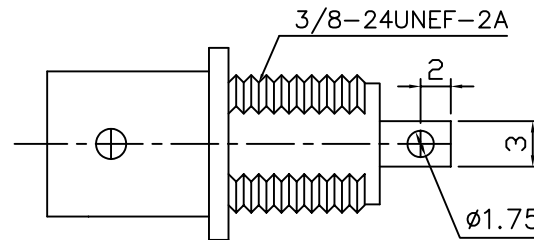

**YEAR ROUND Technology Corp.**

TEL: 886 2 22901234 www.yr.com.tw

Title	50Ω BNC FEMALE ISOLATED				
P/N	5BH-1BI	Checked By	Drawn By	Approved By	
D/N	5BH-1BI,R	柯 92,10,07 宏融	趙 92,10,07 龍鴻	白 92,10,07 添發	
SCALE	2:1				
UNIT		MM			

Note:  
Tolerances:  
X. ±0.5  
X.X ±0.3  
X.XX±0.2

Revised dimensions and description

**MATERIAL & FINISHED**

- ① CENTER CONTACT : BRASS / GOLD PLATED
- ② GROUND RING : BRASS / NICKEL PLATED
- ③ INSULATOR : NYLON
- ④ BODY : ZINC ALLOY /NICKEL PLATED
- ⑤ HEX NUT : BRASS / NICKEL PLATED
- ⑥ WASHER : STEEL / NICKEL PLATED